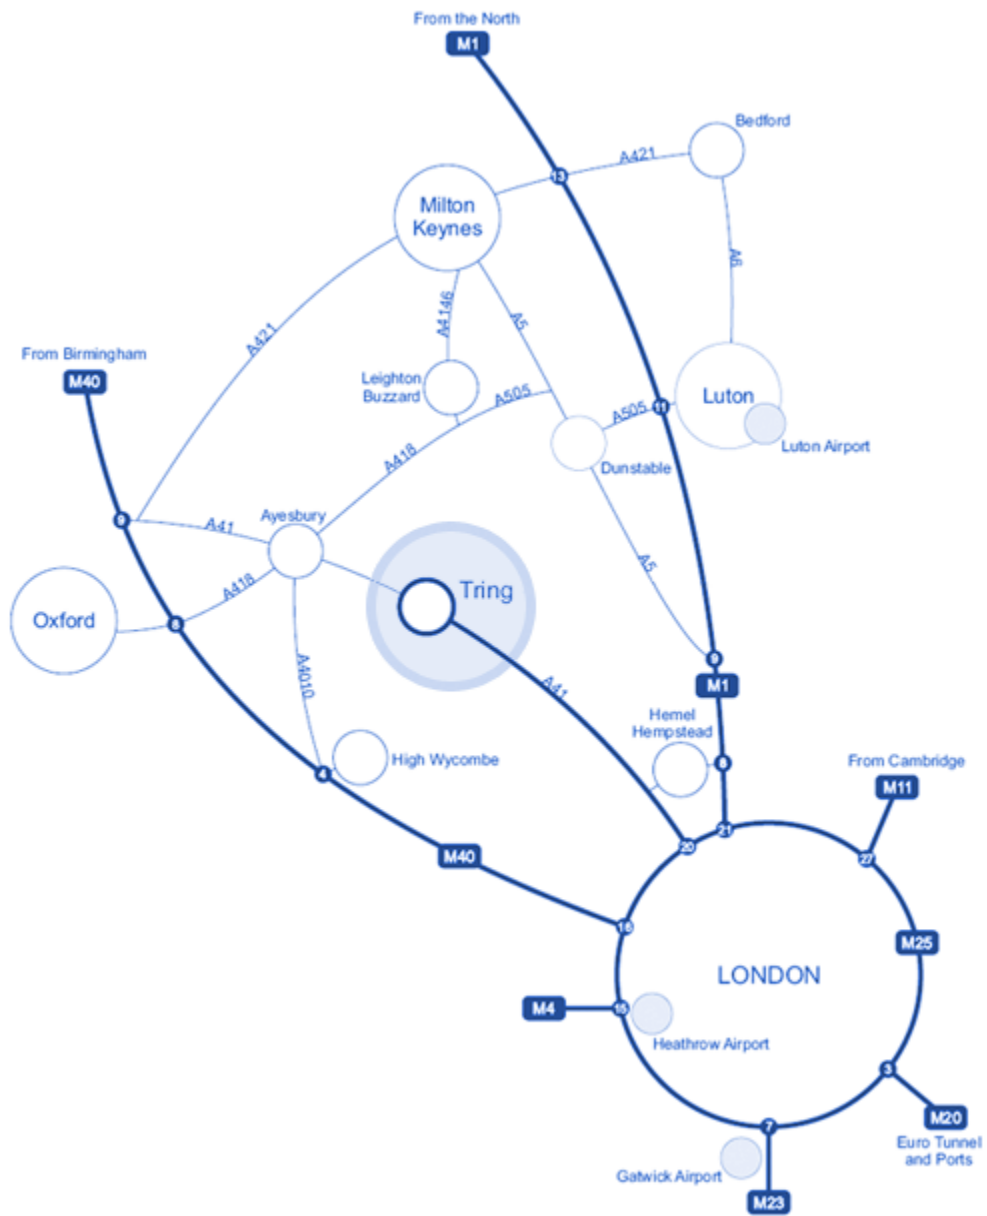

## Directions to Laminar Medica

### **From M25**

- Leave M25 at Junction 20 (sign posted A41 Aylesbury).
- Take A41 dual carriageway towards Aylesbury.
- Continue for about 12 miles until you see signs for the B488 Dunstable.
- Turn off here and follow the signs for the Icknield Way Industrial Estate.
- The Estate is half a mile along this road on the right.
- Enter by the second entrance into the estate.
- Laminar Medica is a large, modern unit on the right with plenty of parking space.
- Please ring the bell for attention.

### **From Aylesbury**

- Take the A41 out of Aylesbury sign posted Tring / Hemel Hempstead.
- Continue on the A41 over the roundabout onto the dual carriage way.
- Take the third exit off the dual carriage way for the B488 Dunstable.
- At the roundabout, take the first exit still following signs for the B488 Dunstable.
- Icknield Way Industrial Estate is half a mile along this road on the right.
- Enter by the second entrance into the estate.
- Laminar Medica is a large, modern unit on the right with plenty of parking space.
- Please ring the bell for attention.